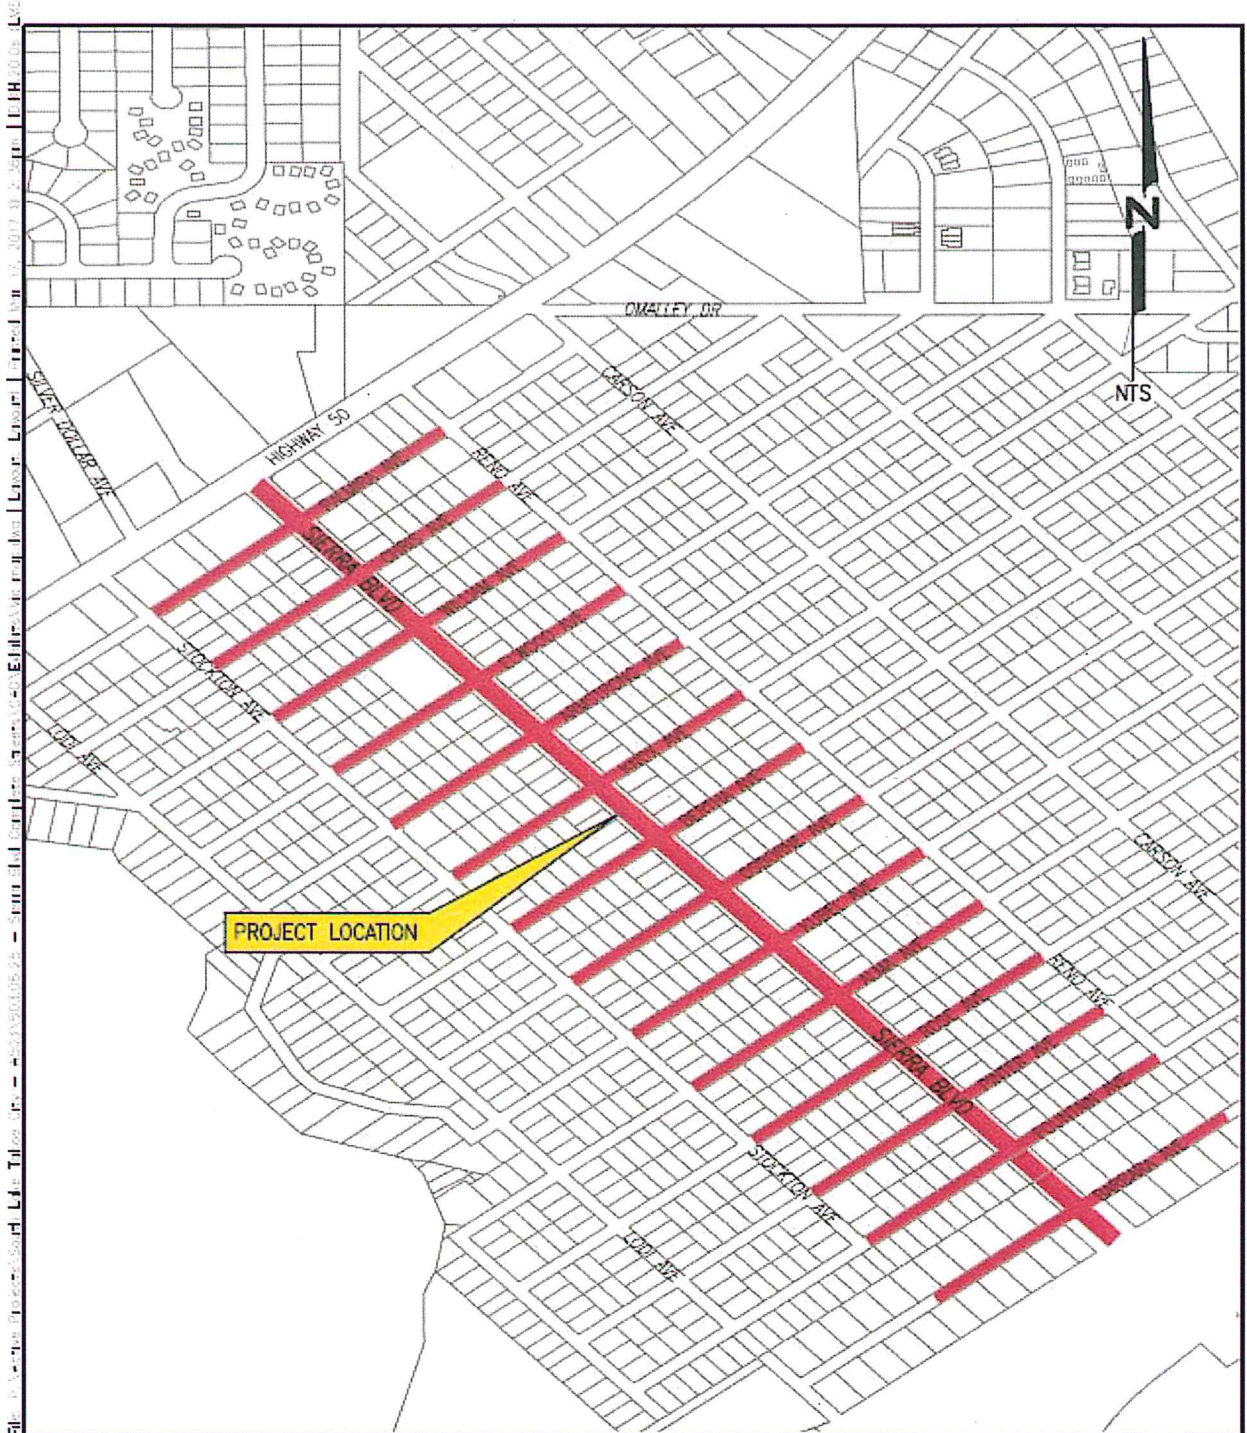

Figure 1: Project area Map

File: P:\Vector\Projects\South Lake Tahoe, CA - Sierra Blvd Complete Streets Project\06.25 - Vicinity Map.dwg Date: 03/17/17 2:52 PM User: E.H.H.

155 Hwy 50,
Suite 204
Stateline, NV 89509
(775) 588-2505

SIERRA BOULEVARD COMPLETE STREETS PROJECT
SOUTH LAKE TAHOE, CA
VICINITY MAP

FIGURE
1

DRAWN	JOB NUMBER	APPROVED	DATE	REVISED	DATE
KH	503.06.25		03-17-17		