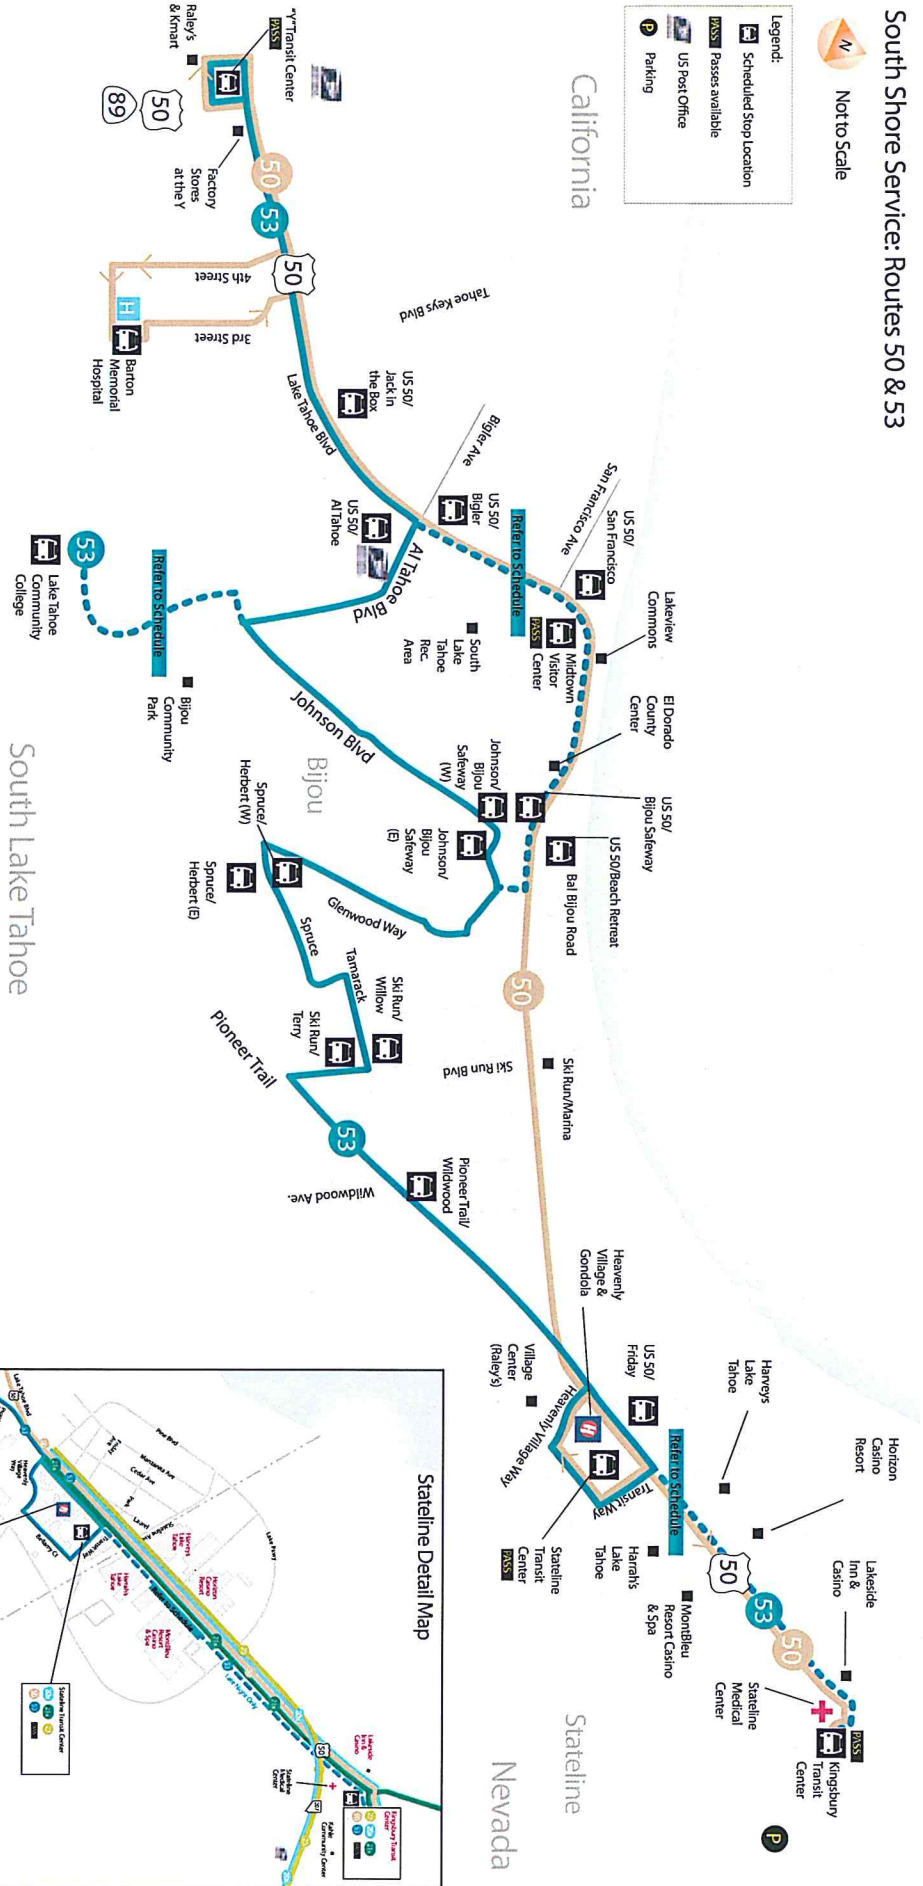

Tahoe Transportation DISTRICT

SOUTH SHORE SERVICE

South Shore Service: Routes 50 & 53

Not to Scale

Legend:

- Scheduled Stop Location
- Passes available
- US Post Office
- Parking

South Lake Tahoe

California

Nevada

Stateline Detail Map

SOUTH SHORE SERVICE

EASTBOUND 53 - MONDAY-SATURDAY

"Y" Transit Center	US 50/ Al Tahoe	Lake Tahoe Community College	Johnson/Bijou Safeway (East)	Spruce/ Herbert (East)	Ski Run/ Terry	Stateline Transit Center
6:45	6:51	*	6:54	6:57	7:00	7:03
7:45	7:51	7:54	7:58	8:01	8:04	8:07
8:45	8:51	*	8:54	8:57	9:00	9:03
9:45	9:51	9:54	9:58	10:01	10:04	10:07
10:45	10:51	*	10:54	10:57	11:00	11:03
11:45	11:51	11:54	11:58	12:01	12:04	12:07
12:45	12:51	*	12:54	12:57	1:00	1:03
1:45	1:51	1:54	1:58	2:01	2:04	2:07
2:45	2:51	*	2:54	2:57	3:00	3:03
3:45	3:51	3:54	3:58	4:01	4:04	4:07
4:45	4:51	*	4:54	4:57	5:00	5:03
5:45	5:51	5:54	5:58	6:01	6:04	6:07
6:45	6:51	*	6:54	6:57	7:00	7:03
7:45	7:51	7:54	7:58	8:01	8:04	8:07
8:45	8:51	*	8:54	8:57	9:00	9:03
9:45	9:51	9:54	9:58	10:01	10:04	10:07

WESTBOUND 53 - LATE NIGHT

US 50/ Friday	Ski Run/ Willow	Spruce/ Herbert (West)	US 50/ Beach Retreat	US 50/ Bigler	US 50/Jack in the Box	"Y" Transit Center
11:19	11:25	11:28	11:32	11:36	11:38	11:45
12:19	12:25	12:28	12:32	12:36	12:38	12:45