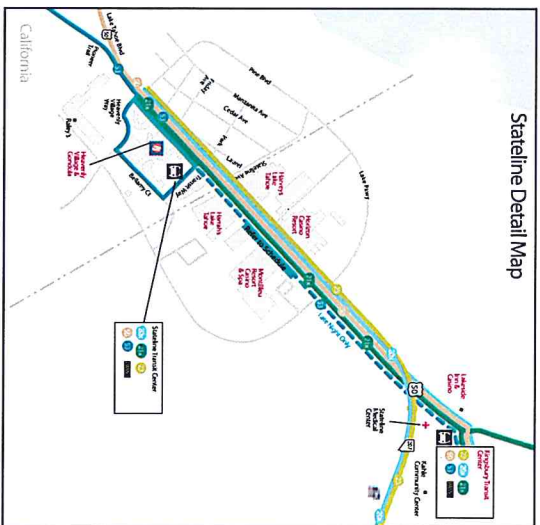

Tahoe Transportation DISTRICT

SOUTH SHORE SERVICE

South Shore Service: Routes 50 & 53

Not to Scale

Legend:

- Scheduled Stop Location
- Passes available
- US Post Office
- Parking

South Lake Tahoe

California

Nevada

Stateline Detail Map

SOUTH SHORE SERVICE

EASTBOUND 53 - MONDAY-SATURDAY

"Y" Transit Center	US 50/ Al Tahoe	Lake Tahoe Community College	Johnson/Bijou Safeway (East)	Spruce/ Herbert (East)	Ski Run/ Terry	Stateline Transit Center
6:45	6:51	*	6:54	6:57	7:00	7:03
7:45	7:51	7:54	7:58	8:01	8:04	8:07
8:45	8:51	*	8:54	8:57	9:00	9:03
9:45	9:51	9:54	9:58	10:01	10:04	10:07
10:45	10:51	*	10:54	10:57	11:00	11:03
11:45	11:51	11:54	11:58	12:01	12:04	12:07
12:45	12:51	*	12:54	12:57	1:00	1:03
1:45	1:51	1:54	1:58	2:01	2:04	2:07
2:45	2:51	*	2:54	2:57	3:00	3:03
3:45	3:51	3:54	3:58	4:01	4:04	4:07
4:45	4:51	*	4:54	4:57	5:00	5:03
5:45	5:51	5:54	5:58	6:01	6:04	6:07
6:45	6:51	*	6:54	6:57	7:00	7:03
7:45	7:51	7:54	7:58	8:01	8:04	8:07
8:45	8:51	*	8:54	8:57	9:00	9:03
9:45	9:51	9:54	9:58	10:01	10:04	10:07

* No service to this destination

WESTBOUND 53 - MONDAY-SATURDAY

Stateline Transit Center	Pioneer Trail/ Wildwood	Spruce/Herbert (West)	Johnson/Bijou Safeway (West)	Lake Tahoe Community College	US 50/Jack in the Box	"Y" Transit Center
7:15	7:21	7:26	7:30	7:34	7:39	7:43
8:15	8:21	8:26	8:30	*	8:36	8:40
9:15	9:21	9:26	9:30	9:34	9:39	9:43
10:15	10:21	10:26	10:30	*	10:36	10:40
11:15	11:21	11:26	11:30	11:34	11:39	11:43
12:15	12:21	12:26	12:30	*	12:36	12:40
1:15	1:21	1:26	1:30	1:34	1:39	1:43
2:15	2:21	2:26	2:30	*	2:36	2:40
3:15	3:21	3:26	3:30	3:34	3:39	3:43
4:15	4:21	4:26	4:30	*	4:36	4:40
5:15	5:21	5:26	5:30	5:34	5:39	5:43
6:15	6:21	6:26	6:30	*	6:36	6:40
7:15	7:21	7:26	7:30	7:34	7:39	7:43
8:15	8:21	8:26	8:30	*	8:36	8:40
9:15	9:21	9:26	9:30	9:34	9:39	9:43
10:15	10:21	10:26	10:30	10:34	10:39	10:43