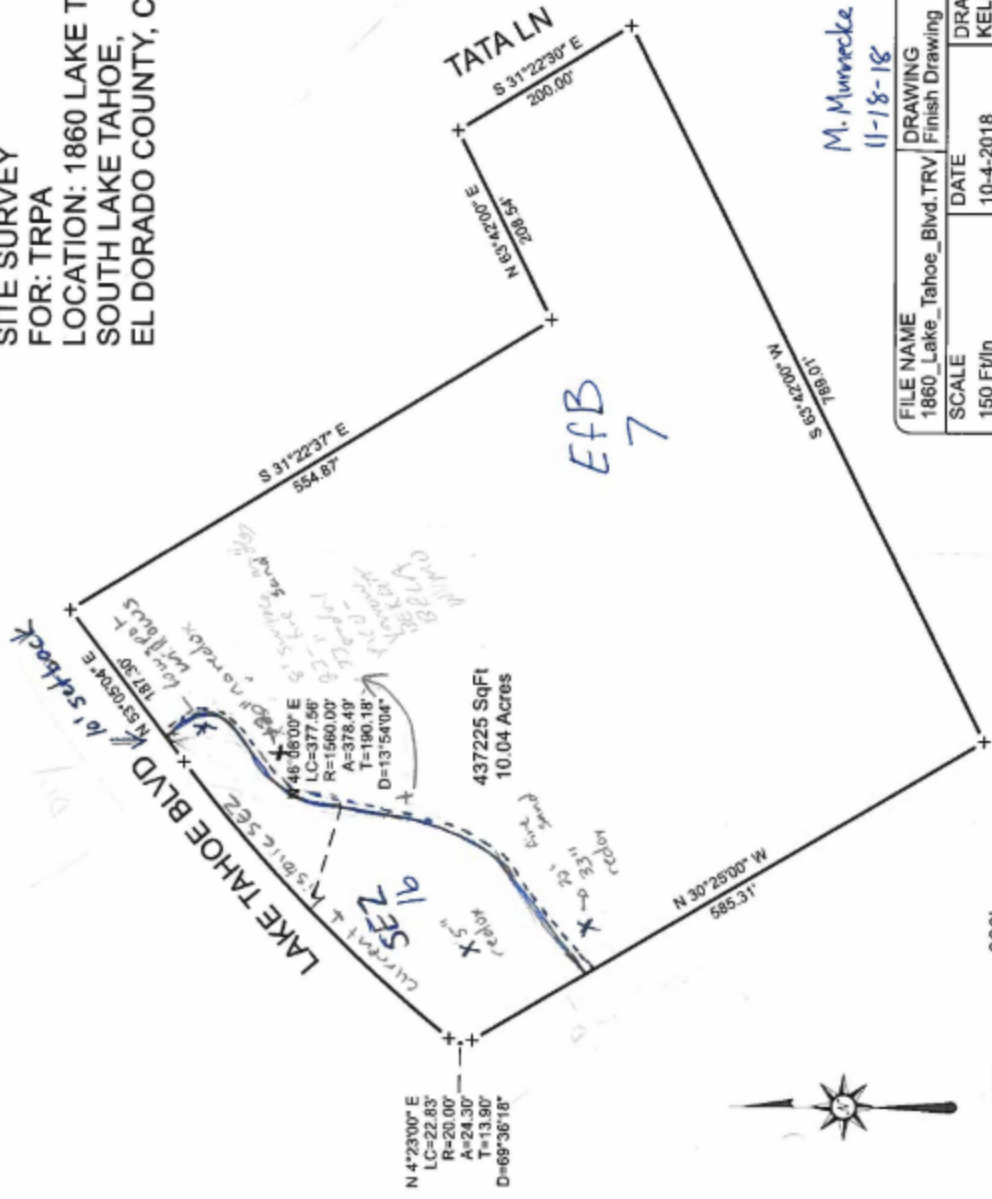

SITE SURVEY  
 FOR: TRPA  
 LOCATION: 1860 LAKE TAHOE BLVD  
 SOUTH LAKE TAHOE,  
 EL DORADO COUNTY, CALIFORNIA

DETERMINATION  
 M. Munnecke  
 SUPERVISOR/DIRECTOR  
 DATE 11/18/18  
 TAHOE REGIONAL PLANNING AGENCY

M. Munnecke  
 11-18-18

FILE NAME	1860_Lake_Tahoe_Bld.TRV	DRAWING	Finish Drawing
SCALE	150 Ft/in	DATE	10-4-2018
JOB	1860 Lake Tahoe Blvd	REVISION	1/1
		SHEET	1/1

This map was drawn with TRAVERSE PC Software