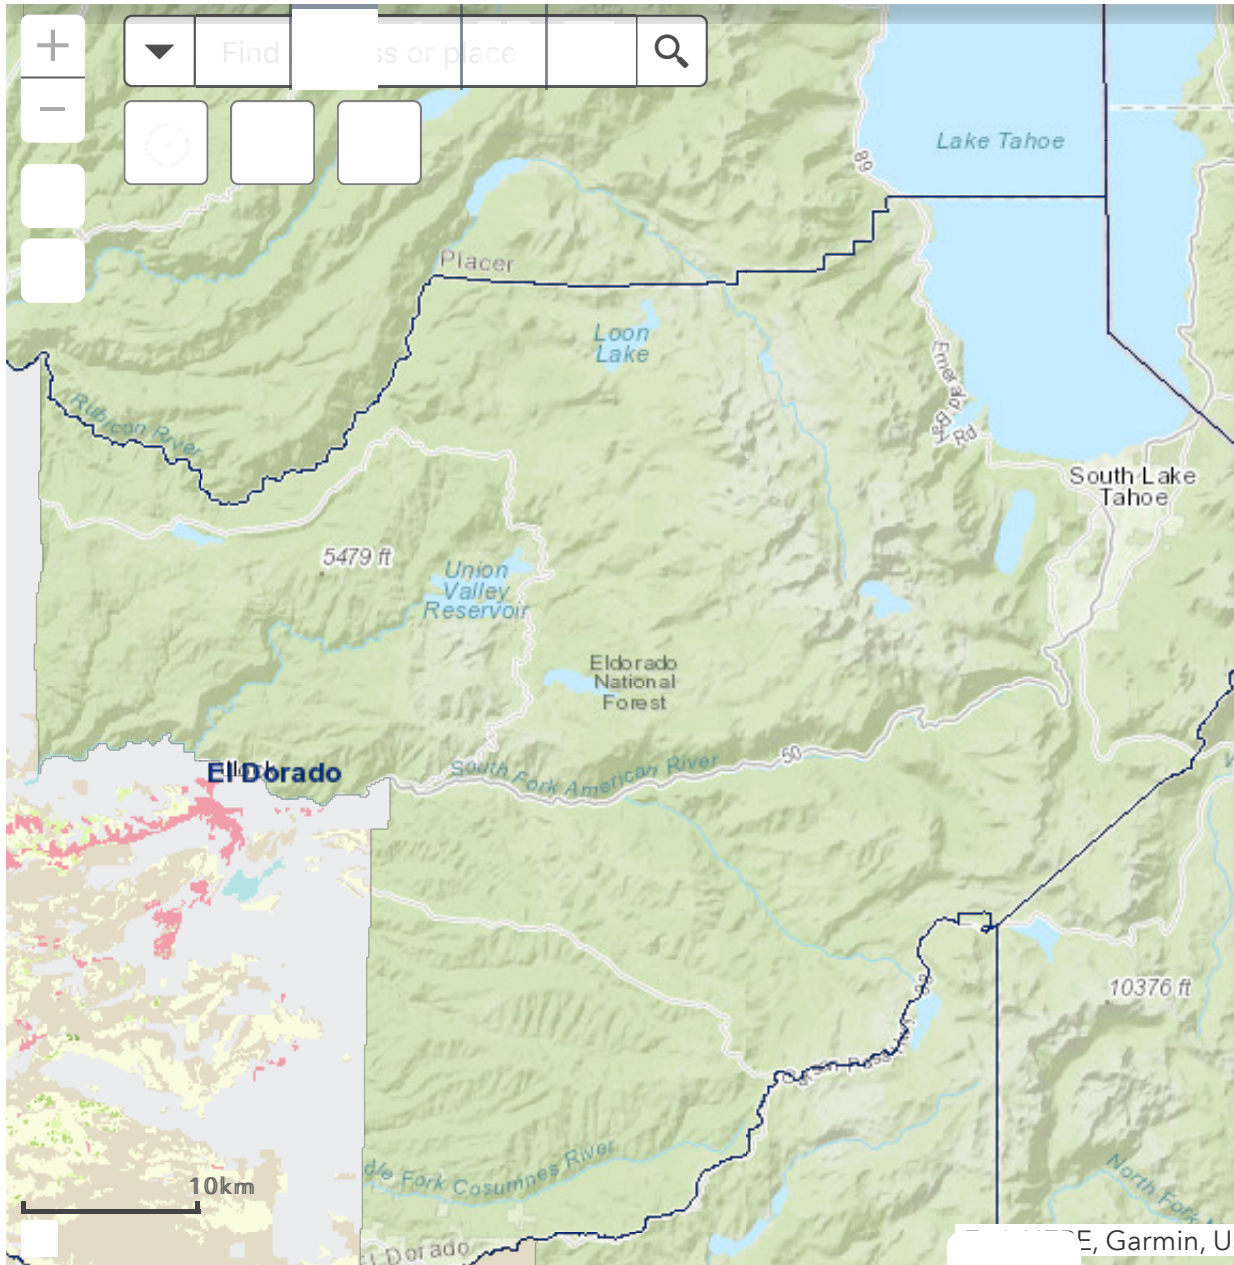

California Important Farmland Finder

Ca. Dept of Conservation

Legend

County Boundaries

County Boundaries

California Important Farmland: Most Recent

Most Recent

-  Prime Farmland
-  Farmland of Statewide Importance
-  Unique Farmland
-  Grazing Land
-  Farmland of Local Importance
-  Farmland of Local Potential
-  Other Land
-  Confined Animal Agriculture
-  Nonagricultural or Natural Vegetation
-  Vacant or Disturbed Land
-  Rural Residential Land
-  Semi-agricultural and Rural Commercial Land
-  Urban and Built-Up Land
-  Water Area
-  Irrigated Farmland
-  Nonirrigated Farmland