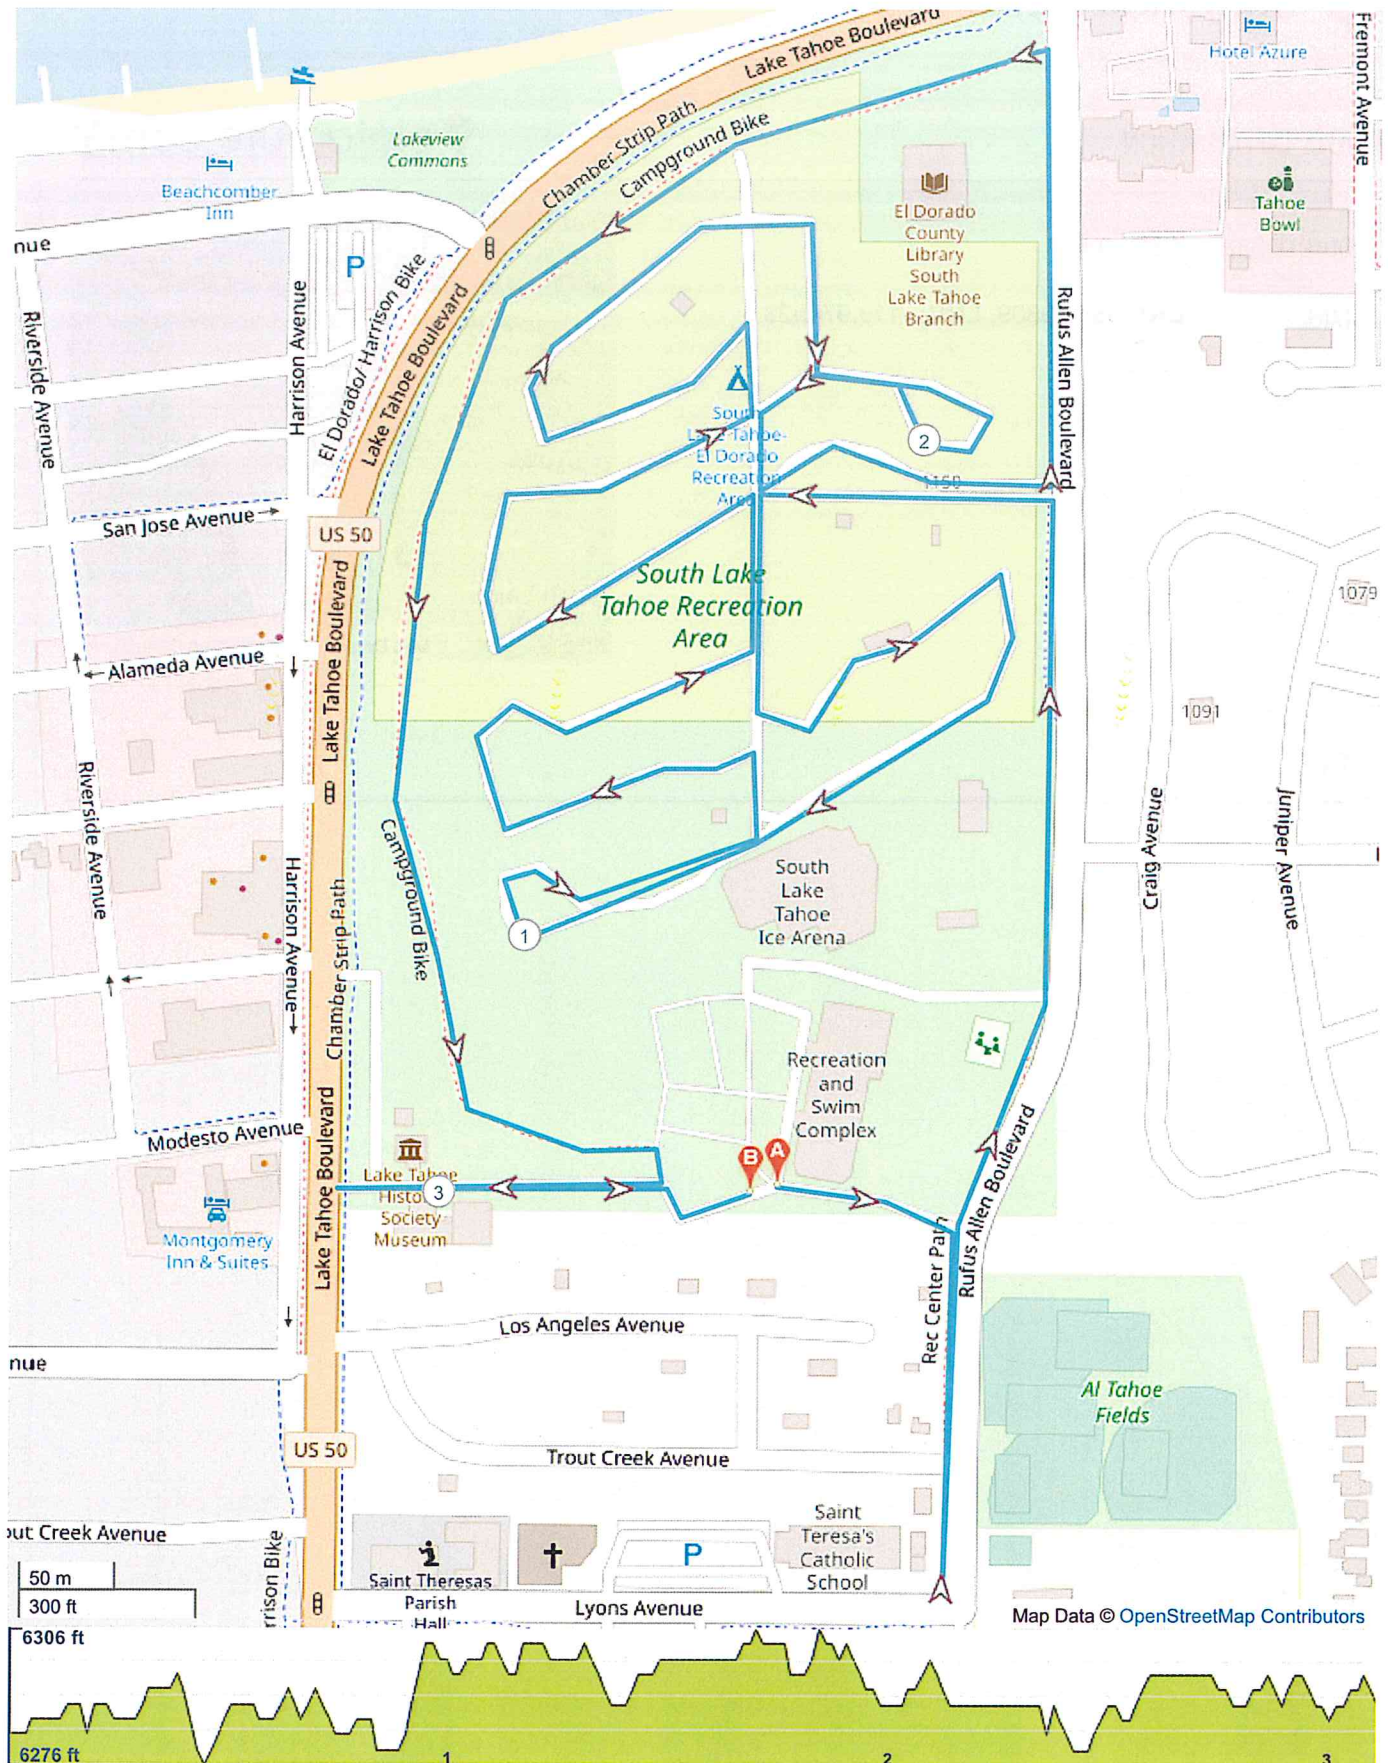

Unnamed Route

Unnamed Route

ROUTE INFORMATION

ROUTE LENGTH 3.107 miles

START **LAT: 38.939809, LNG: -119.974528**

NOTES